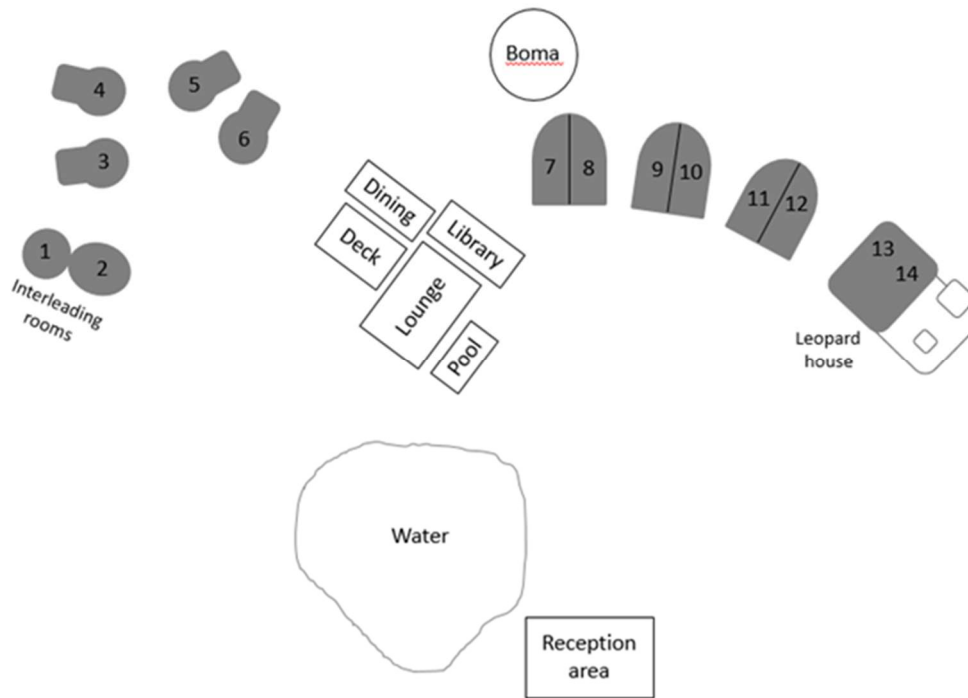

## Lodge Layout - Kaingo Elephant Lodge

**Room Layouts** Size - 42 m<sup>2</sup> / 450 ft<sup>2</sup>

Size - 34 m<sup>2</sup> / 366 ft<sup>2</sup>

***Proudly Conservationist. Uniquely Waterberg. Incomparably Kaingo.***