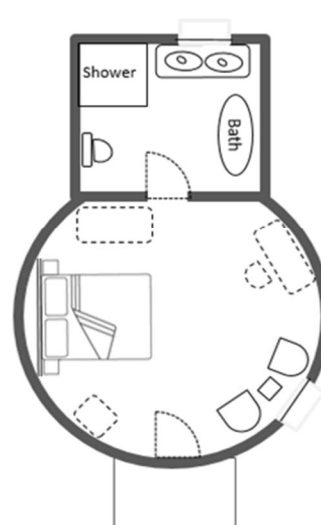

## Lodge Layout - Kaingo Elephant Lodge

**Room Layouts** Size - 42 m<sup>2</sup> / 450 ft<sup>2</sup>

Size - 34 m<sup>2</sup> / 366 ft<sup>2</sup>

***Proudly Conservationist. Uniquely Waterberg. Incomparably Kaingo.***