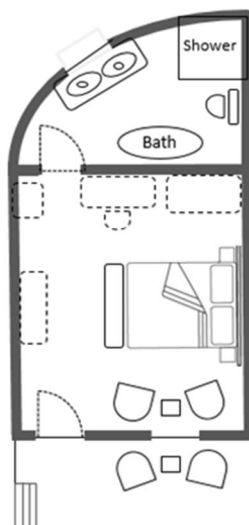

## Lodge Layout - Kaingo Elephant Lodge

**Room Layouts** Size - 42 m<sup>2</sup> / 450 ft<sup>2</sup>

Size - 34 m<sup>2</sup> / 366 ft<sup>2</sup>

***Proudly Conservationist. Uniquely Waterberg. Incomparably Kaingo.***